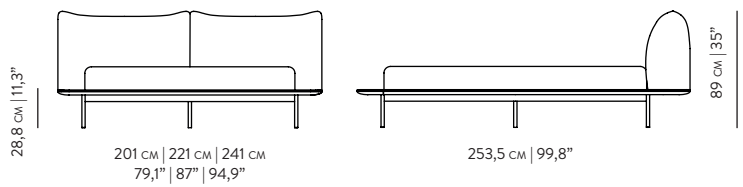

**PLATFORM BED**  
by CHRISTIAN HAAS

REFERENCES

- WCMCH001C** OAK 1600      **WCMCH002N** WALNUT 1800
- WCMCH001N** WALNUT 1600      **WCMCH003C** OAK 2000
- WCMCH002C** OAK 1800      **WCMCH003N** WALNUT 2000

DIMENSIONS

	1600	1800	2000
<b>WIDTH</b>	201 cm   79,1"	221 cm   87"	241 cm   94,9"
<b>DEPTH</b>	253,5 cm   99,8"	253,5 cm   99,8"	253,5 cm   99,8"
<b>HEIGHT</b>	89 cm   35"	89 cm   35"	89 cm   35"

MATERIALS

- STRUCTURE** WALNUT | OAK | OAK BLACK | OAK SMOKED
- LEGS** METAL
- UPHOLSTERY** FABRICS | LEATHERS

PACKAGING

	1600	1800	2000
<b>DIMENSIONS</b>	00 cm   00,5"	00 cm   00,5"	00 cm   00,5"
	00 cm   00,5"	00 cm   00,5"	00 cm   00,5"
	00 cm   00,0"	00 cm   00,0"	00 cm   00,0"

VOLUME

0,000 m<sup>3</sup> | 00,000 Ft<sup>3</sup> 0,000 m<sup>3</sup> | 00,000 Ft<sup>3</sup> 0,000 m<sup>3</sup> | 00,000 Ft<sup>3</sup>

COLOR OPTIONS

PRODUCTION TIME IS BETWEEN 6 TO 8 WEEKS. DELIVERY TIME IS NOT INCLUDED.