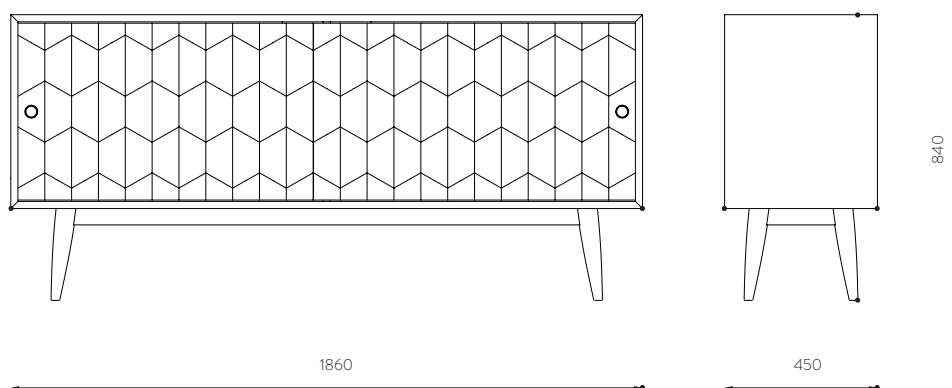

Scarpa is a sideboard with a unique design, offering two drawers and four divisions with a great and useful area, allowing to store any type of objects. The pieces of wood on the doors create a dynamic game that results visually in a three-dimensional pattern.

**DIMENSIONS**  
W 1860 H 840 D 450 | 0.70M<sup>3</sup>

**REFERENCES**  
AP.WW201C OAK  
AP.WW201TN WALNUT