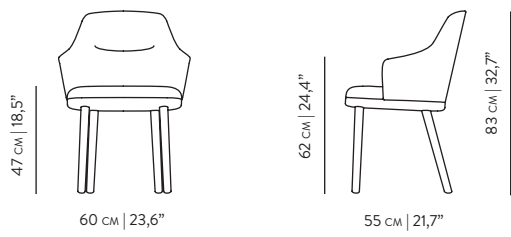

SARTOR ARMCHAIR
by GONALO CAMPOS

REFERENCES

WCDGC005C OAK
WCDGC005N WALNUT

DIMENSIONS

WIDTH 60 cm | 23,6"
DEPTH 55 cm | 21,7"
HEIGHT 83 cm | 32,7"

MATERIALS

STRUCTURE WALNUT | OAK | OAK BLACK | OAK SMOKED
SEAT | BACK FABRICS | LEATHERS

PACKAGING

DIMENSIONS W 68 cm | D 63 cm | H 94 cm
W 26,8" | D 21,7" | H 32,7"

VOLUME 0,403 m³ | 14,232 ft³

WEIGHT 16,0 kg | 35,3 lb

COLOR OPTIONS

WALNUT

OAK

OAK BLACK