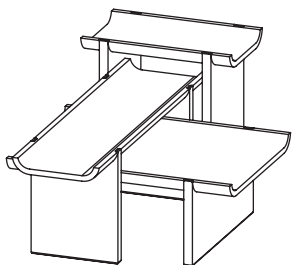

RIGOLES COFFEE | SIDE TABLE
by PIERRE DUBOURG

REFERENCES

- WMCPD004C TALL SIDE TABLE OAK
- WMCPD005C SIDE TABLE OAK
- WMCPD006C COFFEE TABLE OAK

DIMENSIONS

	RIGOLES SIDE	RIGOLES COFFEE	RIGOLES TALL SIDE
WIDTH	120 cm 47,2"	90 cm 35,4"	60 cm 23,6"
DEPTH	35 cm 13,8"	65 cm 25,6"	35 cm 13,8"
HEIGHT	45 cm 17,7"	34 cm 13,4"	56 cm 22,0"

MATERIALS

STRUCTURE OAK | OAK BLACK | OAK SMOKED

PACKAGING

	RIGOLES SIDE	RIGOLES COFFEE	RIGOLES TALL SIDE
DIMENSIONS	125 cm 49,2" 40 cm 15,7" 50 cm 19,7"	95 cm 37,4" 70 cm 27,6" 39 cm 15,4"	65 cm 26,6" 40 cm 15,7" 60 cm 23,6"
VOLUME	0,250 m ³ 8,829 Ft ³	0,259 m ³ 9,146 Ft ³	0,156 m ³ 5,509 Ft ³
WEIGHT	24,0 KG 52,91 LB	29,0 KG 63,93 LB	22,0 KG 48,5 LB