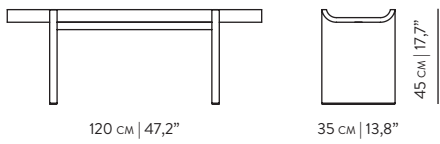

RIGOLES COFFEE | SIDE TABLE
by PIERRE DUBOURG

REFERENCES

- WMCPD004C TALL SIDE TABLE OAK
- WMCPD005C SIDE TABLE OAK
- WMCPD006C COFFEE TABLE OAK

DIMENSIONS

	RIGOLES SIDE	RIGOLES COFFEE	RIGOLES TALL SIDE
WIDTH	120 cm 47,2"	90 cm 35,4"	60 cm 23,6"
DEPTH	35 cm 13,8"	65 cm 25,6"	35 cm 13,8"
HEIGHT	45 cm 17,7"	34 cm 13,4"	56 cm 22,0"

MATERIALS

STRUCTURE OAK | OAK BLACK | OAK SMOKED

PACKAGING

	RIGOLES SIDE	RIGOLES COFFEE	RIGOLES TALL SIDE
DIMENSIONS	125 cm 49,2" 40 cm 15,7" 50 cm 19,7"	95 cm 37,4" 70 cm 27,6" 39 cm 15,4"	65 cm 26,6" 40 cm 15,7" 60 cm 23,6"
VOLUME	0,250 m ³ 8,829 Ft ³	0,259 m ³ 9,146 Ft ³	0,156 m ³ 5,509 Ft ³
WEIGHT	24,0 KG 52,91 LB	29,0 KG 63,93 LB	22,0 KG 48,5 LB