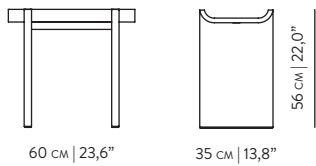

RIGOLES COFFEE | SIDE TABLE
by PIERRE DUBOURG

REFERENCES

- WMCPD004C TALL SIDE TABLE OAK
- WMCPD005C SIDE TABLE OAK
- WMCPD006C COFFEE TABLE OAK

DIMENSIONS

	RIGOLES SIDE	RIGOLES COFFEE	RIGOLES TALL SIDE
WIDTH	120 cm 47,2"	90 cm 35,4"	60 cm 23,6"
DEPTH	35 cm 13,8"	65 cm 25,6"	35 cm 13,8"
HEIGHT	45 cm 17,7"	34 cm 13,4"	56 cm 22,0"

MATERIALS

STRUCTURE OAK | OAK BLACK | OAK SMOKED

PACKAGING

	RIGOLES SIDE	RIGOLES COFFEE	RIGOLES TALL SIDE
DIMENSIONS	125 cm 49,2" 40 cm 15,7" 50 cm 19,7"	95 cm 37,4" 70 cm 27,6" 39 cm 15,4"	65 cm 26,6" 40 cm 15,7" 60 cm 23,6"
VOLUME	0,250 m ³ 8,829 Ft ³	0,259 m ³ 9,146 Ft ³	0,156 m ³ 5,509 Ft ³
WEIGHT	24,0 KG 52,91 LB	29,0 KG 63,93 LB	22,0 KG 48,5 LB