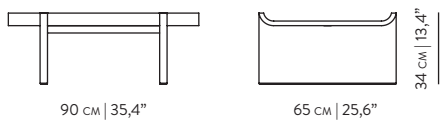

RIGOLES COFFEE | SIDE TABLE
by PIERRE DUBOURG

REFERENCES

- WMCPD004C TALL SIDE TABLE OAK
- WMCPD005C SIDE TABLE OAK
- WMCPD006C COFFEE TABLE OAK

DIMENSIONS

	RIGOLES SIDE	RIGOLES COFFEE	RIGOLES TALL SIDE
WIDTH	120 cm 47,2"	90 cm 35,4"	60 cm 23,6"
DEPTH	35 cm 13,8"	65 cm 25,6"	35 cm 13,8"
HEIGHT	45 cm 17,7"	34 cm 13,4"	56 cm 22,0"

MATERIALS

STRUCTURE OAK | OAK BLACK | OAK SMOKED

PACKAGING

	RIGOLES SIDE	RIGOLES COFFEE	RIGOLES TALL SIDE
DIMENSIONS	125 cm 49,2" 40 cm 15,7" 50 cm 19,7"	95 cm 37,4" 70 cm 27,6" 39 cm 15,4"	65 cm 26,6" 40 cm 15,7" 60 cm 23,6"
VOLUME	0,250 m ³ 8,829 Ft ³	0,259 m ³ 9,146 Ft ³	0,156 m ³ 5,509 Ft ³
WEIGHT	24,0 KG 52,91 LB	29,0 KG 63,93 LB	22,0 KG 48,5 LB