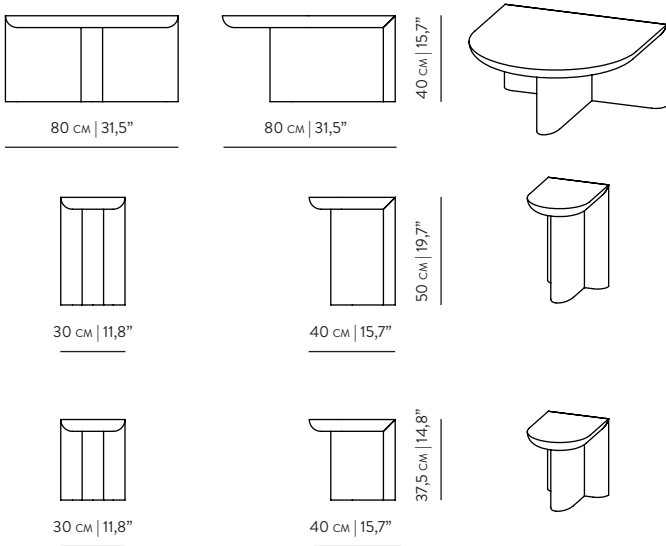

RE-FORM COFFEE | SIDE TABLE
by ALAIN GILLES

REFERENCES

WMCAG001C AOK
WMCAG001N WALNUT
WMCAG002C AOK

WMCAG002N WALNUT
WMCAG003C AOK
WMCAG003N WALNUT

DIMENSIONS

WIDTH
DEPTH
HEIGHT

	COFFEE	TALL SIDE	SIDE
WIDTH	80 cm 31,5"	30 cm 11,8"	30 cm 11,8"
DEPTH	80 cm 31,5"	40 cm 15,7"	40 cm 15,7"
HEIGHT	40 cm 15,7"	50 cm 19,7"	37,5 cm 14,8"

MATERIALS

STRUCTURE

WALNUT | OAK | OAK BLACK | OAK SMOKED

PACKAGING

DIMENSIONS

	COFFEE	TALL	SMALL
DIMENSIONS	85 cm 33,5"	35 cm 13,8"	35 cm 13,8"
	85 cm 33,5"	45 cm 17,7"	45 cm 17,7"
	45 cm 17,7"	55 cm 21,7"	42,5 cm 16,7"

VOLUME

0,325 m³ | 11,477 Ft³ 0,087 m³ | 3,072 Ft³ 0,067 m³ | 2,366 Ft³

COLOR OPTIONS

WALNUT

OAK

OAK BLACK

OAK SMOKED

PRODUCTION TIME IS BETWEEN 6 TO 8 WEEKS. DELIVERY TIME IS NOT INCLUDED.