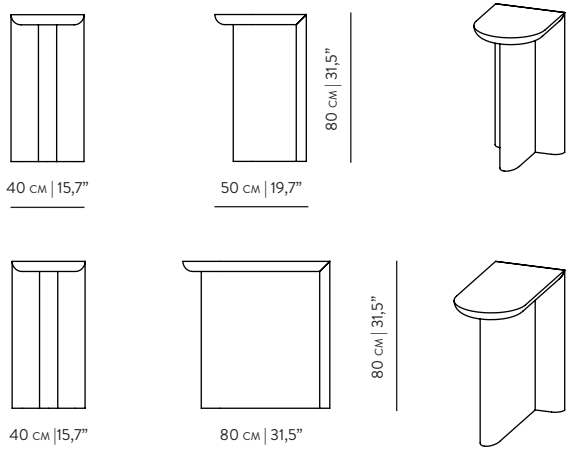

RE-FORM CONSOLE

by ALAIN GILLES

REFERENCES

WSCAG001C OAK SMALL
WSCAG001N WALNUT SMALL

WSCAG002C OAK LARGE
WSCAG002N WALNUT LARGE

DIMENSIONS

WIDTH
DEPTH
HEIGHT

	SMALL	LARGE
WIDTH	40 cm 15,7"	40 cm 15,7"
DEPTH	50 cm 19,7"	80 cm 31,5"
HEIGHT	80 cm 31,5"	80 cm 31,5"

MATERIALS

STRUCTURE

WALNUT | OAK | OAK BLACK | OAK SMOKED

PACKAGING

DIMENSIONS

	SMALL	LARGE
WIDTH	45 cm 17,7"	45 cm 17,7"
DEPTH	55 cm 21,7"	85 cm 31,5"
HEIGHT	85 cm 31,5"	85 cm 31,5"

VOLUME

0,210 m³ | 7,416 Ft³ 0,325 m³ | 11,477 Ft³