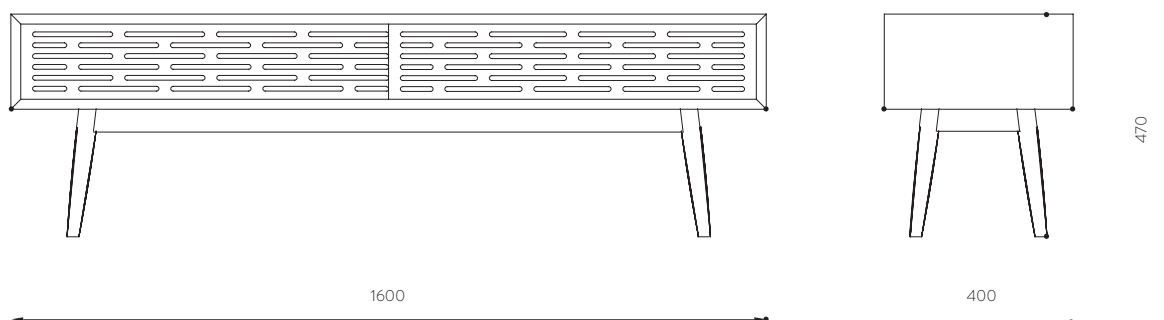

Radio is the perfect solution for those who are looking for an elegant piece of furniture to keep multimedia devices. The perforated sliding doors across the front, make possible the use of the remote control, even when the doors are closed. The hole in the back allows the passage of cables.

DIMENSIONS
W 1600 H 470 D 400 | 0.30M³

REFERENCES
AP.WW203C OAK
AP.WW203N WALNUT