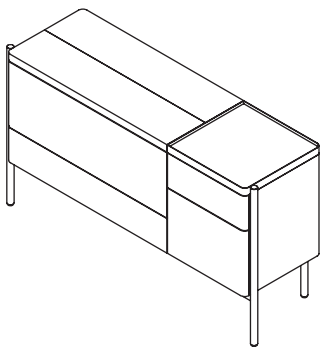

146 cm | 57,5"

45 cm | 17,7"

80 cm | 31,5"

## MEY SIDEBOARD by ÜMIT CAGLAR

### DIMENSIONS

WIDTH 146 cm | 57,5"  
DEPTH 45 cm | 17,7"  
HEIGHT 80 cm | 31,5"

### PACKAGING

DIMENSIONS W 145 cm | D 50 cm | H 95 cm  
W 57,1" | D 19,7" | H 37,4"

VOLUME 0.689 m<sup>3</sup> | 24,332 Ft<sup>3</sup>

WEIGHT 90,0 kg | 198,42 lb