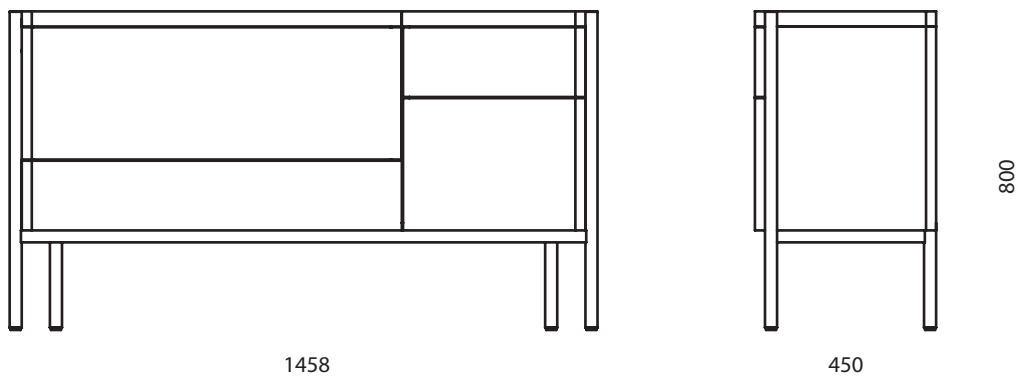

**MEY** SIDEBOARD  
by ÜMIT CAGLAR

Mey is the combination of a traditional sideboard with a sophisticated drinks cabinet.

The design was inspired by ancient jewelry boxes: simple, neat containers of precious and shiny objects. It hides a reflective surface where you can store your best bottles and also includes an elegant black metal tray-like surface, perfect to prepare drinks and appetizers

DIMENSIONS  
W **1458** H **800** D **450**

REFERENCES  
**AP.UC001N** WALNUT