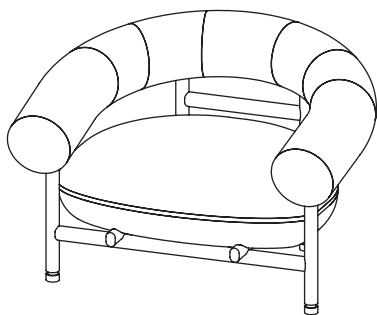

LOOP LOUNGE CHAIR
by DAVID GIRELLI

REFERENCES

WCDDG001C OAK

DIMENSIONS

WIDTH 103,5 cm | 40,7"
DEPTH 77 cm | 30,3"
HEIGHT 73,5 cm | 28,9"

MATERIALS

STRUCTURE WALNUT | OAK | OAK BLACK | OAK SMOKED
SEAT | BACK FABRICS | LEATHERS

PACKAGING

DIMENSIONS W 110 cm | D 90 cm | H 83 cm
W 43,3" | D 35,4" | H 32,7"

VOLUME 0,822 m³ | 29,029 ft³

WEIGHT 36,0 kg | 79,4 lb

COLOR OPTIONS

Production time is between 6 to 8 weeks. Delivery time is not included.