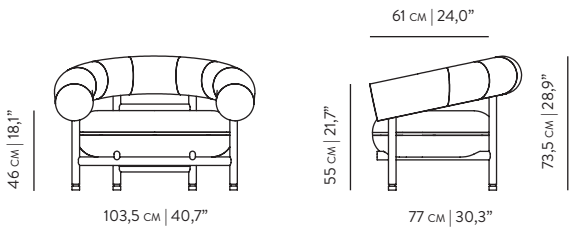

LOOP LOUNGE CHAIR
by DAVID GIRELLI

REFERENCES

WCDDG001C OAK

DIMENSIONS

WIDTH 103,5 cm | 40,7"
DEPTH 77 cm | 30,3"
HEIGHT 73,5 cm | 28,9"

MATERIALS

STRUCTURE WALNUT | OAK | OAK BLACK | OAK SMOKED
SEAT | BACK FABRICS | LEATHERS

PACKAGING

DIMENSIONS W 110 cm | D 90 cm | H 83 cm
W 43,3" | D 35,4" | H 32,7"

VOLUME 0,822 m³ | 29,029 ft³

WEIGHT 36,0 kg | 79,4 lb

COLOR OPTIONS

Production time is between 6 to 8 weeks. Delivery time is not included.