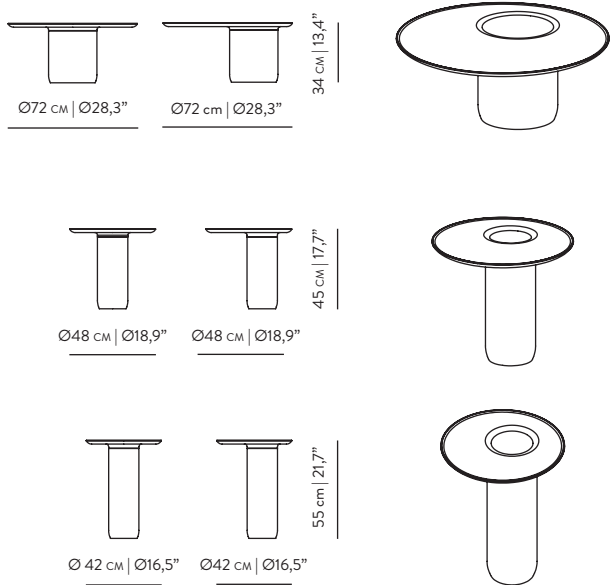

LAGO COFFEE | SIDE TABLES
by CHRISTOPHE DE SOUSA

REFERENCES

- WMCCS001C COFFEE TABLE BLACK OAK ESTREMOZ MARBLE
- WMCCS002C SIDE TABLE BLACK OAK ESTREMOZ MARBLE
- WMCCS003C TALL SIDE TABLE BLACK OAK ESTREMOZ MARBLE

DIMENSIONS	LAGO COFFEE	LAGO SIDE	LAGO TALL SIDE
WIDTH	Ø72 cm Ø28,3"	Ø48 cm Ø18,9"	Ø42 cm Ø16,5"
HEIGHT	34 cm 13,4"	45 cm 17,7"	55 cm 21,7"
MATERIALS			
BASE	MARBLE		
TOP	OAK BLACK		
PACKAGING			
DIMENSIONS	76 cm 29,9" 76 cm 29,9" 39 cm 15,4"	52 cm 20,5" 52 cm 20,5" 49 cm 19,3"	47 cm 18,5" 47 cm 18,5" 58 cm 22,8"
VOLUME	0,225 m ³ 7,946 FT ³	0,133 m ³ 4,697 FT ³	0,128 m ³ 4,520 FT ³
WEIGHT	58,0 KG 127,9 LB	51,0 KG 112,4 LB	43,0 KG 94,8 LB

COLOR OPTIONS

OAK BLACK

PRODUCTION TIME IS BETWEEN 6 TO 8 WEEKS. DELIVERY TIME IS NOT INCLUDED.

ALL OF OUR FURNITURE CAN BE CUSTOMIZED AND IT'S AVAILABLE IN DIFFERENT FINISHES.

PLEASE NOTE THAT THE COLOURS AND MATERIALS SHOWN ARE FOR REFERENCE ONLY AND SMALL VARIATIONS MAY OCCUR.