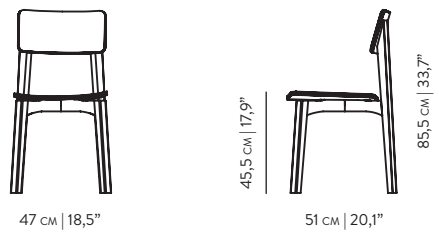

**ERICEIRA CHAIR**  
by BRUNO MARQUES

REFERENCES

WCDBM001C OAK  
WCDBM001N WALNUT

DIMENSIONS

**WIDTH** 47 cm | 18,5"  
**DEPTH** 51 cm | 20,1"  
**HEIGHT** 85,5 cm | 33,7"

MATERIALS

**STRUCTURE** WALNUT | OAK | OAK BLACK | OAK SMOKED

PACKAGING

**DIMENSIONS** W 55 cm | D 52 cm | H 88 cm  
W 21,7" | D 20,5" | H 34,6"

**VOLUME** 0,252 m<sup>3</sup> | 8,899 Ft<sup>3</sup>

**WEIGHT** 14,0 kg | 30,9 lb

COLOR OPTIONS

WALNUT      OAK      OAK BLACK      OAK SMOKED