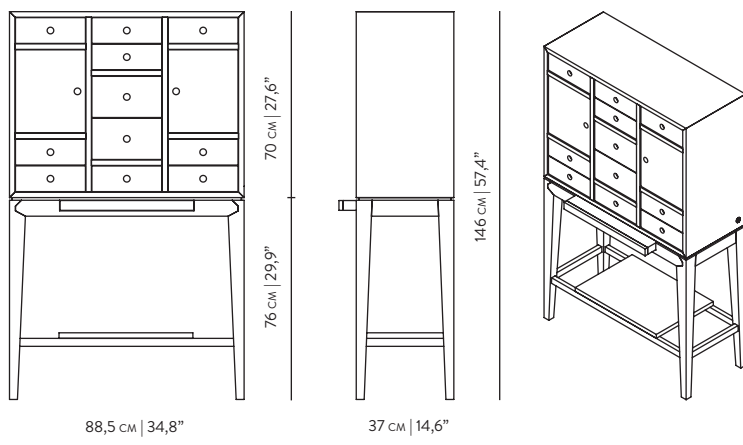

CONTADOR II SIDEBORD
by WEWOOD DESIGN CENTER

REFERENCES

WAPWW305C OAK
WAPWW305N WALNUT

DIMENSIONS

WIDTH 88,5 cm | 34,8"
DEPTH 37 cm | 14,6"
HEIGHT 146 cm | 57,4"

MATERIALS

STRUCTURE WALNUT | OAK | OAK BLACK | SMOKED

PACKAGING

DIMENSIONS W 95 cm | D 90 cm | H 85 cm
W 37,4" | D 35,4" | H 33,5"

VOLUME

0,727 m³ | 25,638 ft³

WEIGHT

100,0 kg | 220,5 lb

COLOR OPTIONS

WALNUT