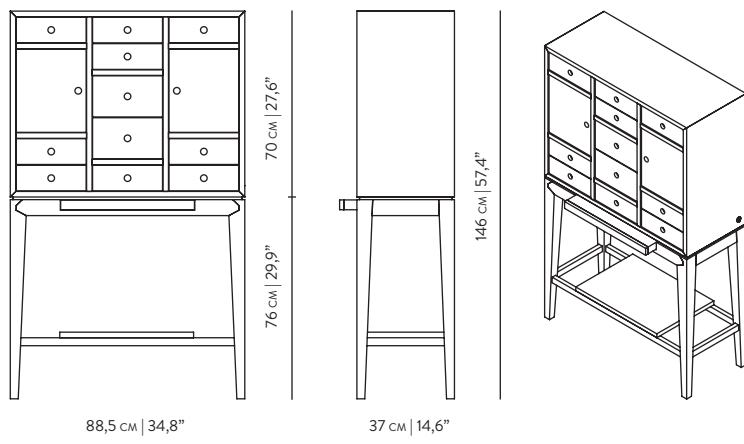

CONTADOR II SIDEBORD
by WEWOOD DESIGN CENTER

REFERENCES

WAPWW305C OAK
WAPWW305N WALNUT

DIMENSIONS

WIDTH 88,5 cm | 34,8"
DEPTH 37 cm | 14,6"
HEIGHT 146 cm | 57,4"

MATERIALS

STRUCTURE WALNUT | OAK | OAK BLACK | SMOKED
DETAILS RED | GREEN LEATHER

PACKAGING

DIMENSIONS W 95 cm | D 90 cm | H 85 cm
W 37,4" | D 35,4" | H 33,5"

VOLUME

0,727 m³ | 25,638 ft³

WEIGHT

100,0 kg | 220,5 lb

COLOR OPTIONS

WALNUT