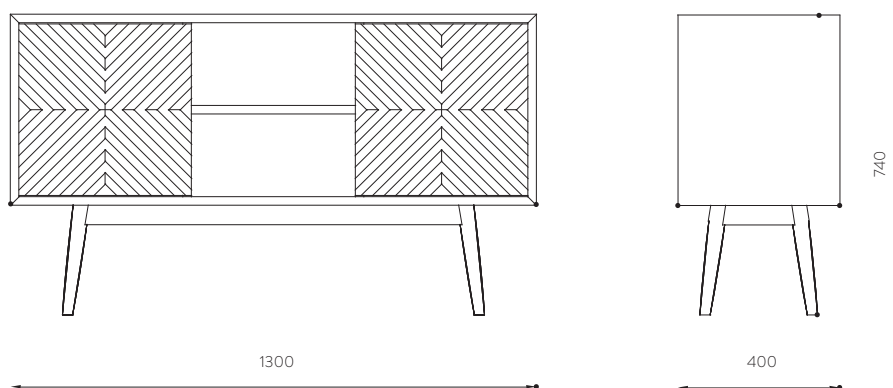

Casanova is a sideboard composed of five spaces: two cupboards with sliding doors, two drawers and an open space with one adjustable shelf, providing optimal storage space. The pattern on the doors is made from pieces of oak and walnut that are fixed by hand.

DIMENSIONS
W 1300 H 740 D 400 | 0.38M³

REFERENCES
AP.WW303C OAK