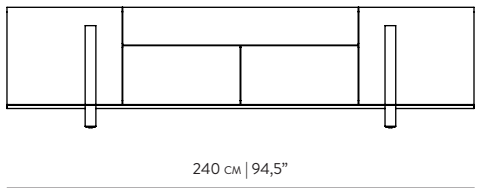

**BRUTALIST** SIDEBOARD  
by ERNO DIERCKX

COLOR OPTIONS

REFERENCES

WAPED001C OAK  
WAPED001N WALNUT  
WAPED002C OAK  
WAPED002N WALNUT

DIMENSIONS

<b>WIDTH</b>	185 cm   72,8"	240 cm   94,5"
<b>DEPTH</b>	45 cm   17,7"	45 cm   17,7"
<b>HEIGHT</b>	64 cm   25,2"	64 cm   25,2"

MATERIALS

**STRUCTURE** WALNUT | OAK | OAK BLACK | OAK SMOKED

PACKAGING

<b>DIMENSIONS</b>	190 cm   74,8"	245 cm   96,5"
	50 cm   19,6"	50 cm   19,6"
	74 cm   29,1"	74 cm   29,1"
<b>VOLUME</b>	0.656 m <sup>3</sup>   23,166 Ft <sup>3</sup>	0.888 m <sup>3</sup>   31,359 Ft <sup>3</sup>