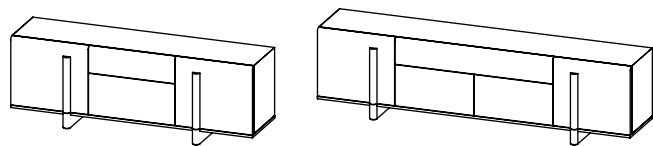

**BRUTALIST** SIDEBOARD  
by ERNO DIERCKX

COLOR OPTIONS

REFERENCES

WAPED001C OAK  
WAPED001N WALNUT  
WAPED002C OAK  
WAPED002N WALNUT

DIMENSIONS

<b>WIDTH</b>	185 cm   72,8"	240 cm   94,5"
<b>DEPTH</b>	45 cm   17,7"	45 cm   17,7"
<b>HEIGHT</b>	64 cm   25,2"	64 cm   25,2"

MATERIALS

**STRUCTURE** WALNUT | OAK | OAK BLACK | OAK SMOKED

PACKAGING

<b>DIMENSIONS</b>	190 cm   74,8"	245 cm   96,5"
	50 cm   19,6"	50 cm   19,6"
	74 cm   29,1"	74 cm   29,1"
<b>VOLUME</b>	0.656 m <sup>3</sup>   23,166 Ft <sup>3</sup>	0.888 m <sup>3</sup>   31,359 Ft <sup>3</sup>