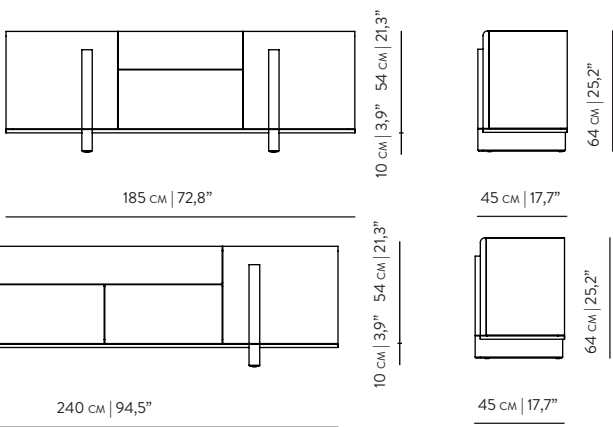

**BRUTALIST** SIDEBOARD  
by ERNO DIERCKX

COLOR OPTIONS

REFERENCES

WAPED001C OAK  
WAPED001N WALNUT  
WAPED002C OAK  
WAPED002N WALNUT

DIMENSIONS

<b>WIDTH</b>	185 cm   72,8"	240 cm   94,5"
<b>DEPTH</b>	45 cm   17,7"	45 cm   17,7"
<b>HEIGHT</b>	64 cm   25,2"	64 cm   25,2"

MATERIALS

**STRUCTURE** WALNUT | OAK | OAK BLACK | OAK SMOKED

PACKAGING

<b>DIMENSIONS</b>	190 cm   74,8"	245 cm   96,5"
	50 cm   19,6"	50 cm   19,6"
	74 cm   29,1"	74 cm   29,1"
<b>VOLUME</b>	0.656 m <sup>3</sup>   23,166 Ft <sup>3</sup>	0.888 m <sup>3</sup>   31,359 Ft <sup>3</sup>