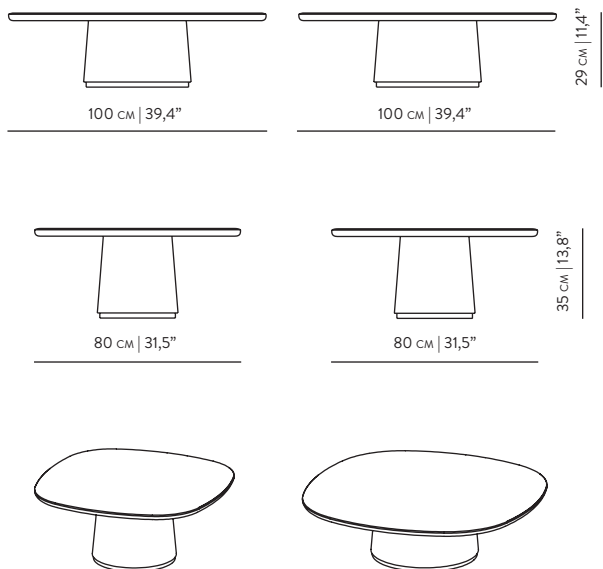

AMOS COFFEE | SIDE TABLE
by CHRISTIAN HAAS

REFERENCES

- WMCCH001C MEDIUM TABLE OAK
- WMCCH001N MEDIUM TABLE WALNUT
- WMCCH002C LARGE TABLE OAK
- WMCCH002N LARGE TABLE WALNUT

DIMENSIONS	AMOS LARGE	AMOS MEDIUM
WIDTH	100 cm 39,4"	80 cm 31,5"
DEPTH	100 cm 39,4"	80 cm 31,5"
HEIGHT	29 cm 11,4"	35 cm 13,8"

MATERIALS

STRUCTURE WALNUT | OAK | OAK BLACK | OAK SMOKED

PACKAGING	AMOS LARGE	AMOS MEDIUM
DIMENSIONS	108 cm 42,5" 108 cm 42,5" 35 cm 13,8"	88 cm 34,6" 88 cm 34,6" 40 cm 15,7"

VOLUME	0,408 m ³ 14,408 FT ³	0,310 m ³ 10,948 FT ³
WEIGHT	55,0 KG 121,25 LB	36,0 KG 79,37 LB

COLOR OPTIONS

PRODUCTION TIME IS BETWEEN 6 TO 8 WEEKS. DELIVERY TIME IS NOT INCLUDED.

ALL OF OUR FURNITURE CAN BE CUSTOMIZED AND IT'S AVAILABLE IN DIFFERENT FINISHES.

PLEASE NOTE THAT THE COLOURS AND MATERIALS SHOWN ARE FOR REFERENCE ONLY AND SMALL VARIATIONS MAY OCCUR.