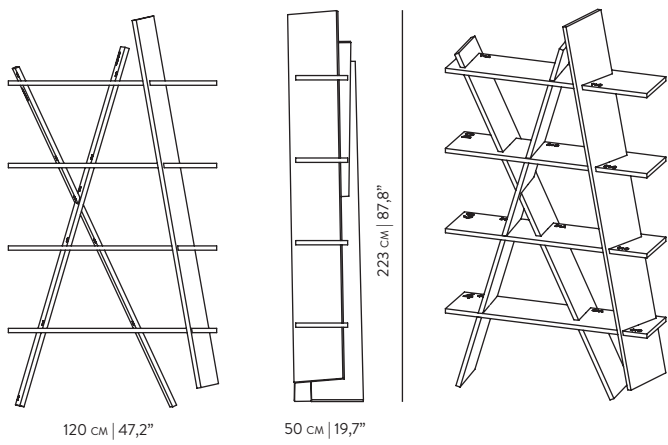

**XI BOOKSHELF**  
by GONÇALO CAMPOS

**REFERENCES**

WETGC001C OAK  
WETGC001N WALNUT

**DIMENSIONS**

**WIDTH** 120 cm | 47,2"  
**DEPTH** 50 cm | 19,7"  
**HEIGHT** 223 cm | 87,8"

**MATERIALS**

**STRUCTURE** WALNUT | OAK | OAK BLACK | OAK SMOKED

**PACKAGING**

**DIMENSIONS** 227 | 132 cm 89,4" | 52,0"  
48 | 43 cm 18,9" | 16,9"  
14 | 17 cm 5,5" | 6,7"

**VOLUME** 0,152 | 0,096 m<sup>3</sup> 5,368 | 3,390 ft<sup>3</sup>

**WEIGHT** 46,0 | 32,0 kg 101,4 | 70,6 lb