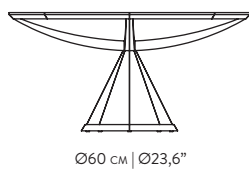

**VASCO TABLE**  
by VARIAFORMA

Ø150 CM | Ø59,1"

Ø60 CM | Ø23,6"

75 CM | 29,5"

**REFERENCES**

- WMJVF001CV OAK GLASS (BRONZE)
- WMJVF001CC OAK CERAMICS
- WMJVF001NV WALNUT GLASS (BRONZE)
- WMJVF001NC WALNUT CERAMICS

**DIMENSIONS**

<b>WIDTH</b>	Ø150 CM   Ø59,1"
<b>DEPTH</b>	Ø150 CM   Ø59,1"
<b>HEIGHT</b>	75 CM   29,5"

**MATERIALS**

<b>STRUCTURE</b>	WALNUT   OAK   OAK BLACK   OAK SMOKED
<b>TOP</b>	GLASS (BRONZE)   CERAMICS

**PACKAGING**

<b>DIMENSIONS</b>	160   67 CM	63,0"   26,4"
	160   67 CM	63,0"   26,4"
	34   61 CM	13,4"   24,0"

<b>VOLUME</b>	0,870   0,274 M <sup>3</sup>	30,724   9,676 FT <sup>3</sup>
---------------	------------------------------	--------------------------------