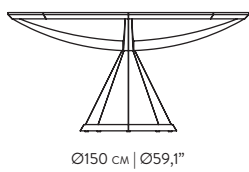

**VASCO TABLE**  
by VARIAFORMA

Ø150 CM | Ø59,1"

Ø60 CM | Ø23,6"

75 CM | 29,5"

**REFERENCES**

- WMJVF001CV OAK GLASS (BRONZE)
- WMJVF001CC OAK CERAMICS
- WMJVF001NV WALNUT GLASS (BRONZE)
- WMJVF001NC WALNUT CERAMICS

**DIMENSIONS**

<b>WIDTH</b>	Ø150 CM   Ø59,1"
<b>DEPTH</b>	Ø150 CM   Ø59,1"
<b>HEIGHT</b>	75 CM   29,5"

**MATERIALS**

<b>STRUCTURE</b>	WALNUT   OAK   OAK BLACK   OAK SMOKED
<b>TOP</b>	GLASS (BRONZE)   CERAMICS

**PACKAGING**

<b>DIMENSIONS</b>	160   67 CM	63,0"   26,4"
	160   67 CM	63,0"   26,4"
	34   61 CM	13,4"   24,0"

<b>VOLUME</b>	0,870   0,274 M <sup>3</sup>	30,724   9,676 FT <sup>3</sup>
---------------	------------------------------	--------------------------------