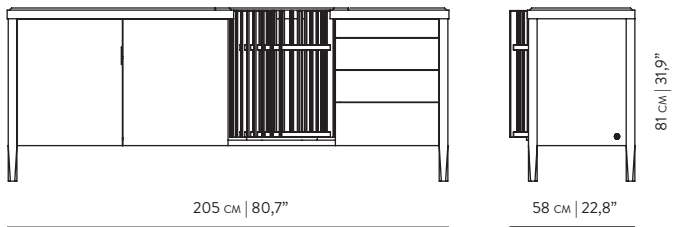

**CAROUSEL** SIDEBOARD  
by LEONHARD PFEIFER

205 cm | 80,7"

58 cm | 22,8"

81 cm | 31,9"

REFERENCES

- WAPLP401CM** OAK STANDARD MARBLE
- WAPLP401CMP** OAK PREMIUM MARBLE
- WAPLP401NM** WALNUT STANDARD MARBLE
- WAPLP401NMP** WALNUT PREMIUM MARBLE

DIMENSIONS

- WIDTH** 205 cm | 80,7"
- DEPTH** 58 cm | 22,8"
- HEIGHT** 81 cm | 31,9"

MATERIALS

- STRUCTURE** WALNUT | OAK | OAK BLACK | OAK SMOKED
- TOP** MARBLE
- DETAILS** MIRROR | LEATHER

PACKAGING

- DIMENSIONS** W 213 cm | D 66 cm | H 99 cm  
W 83,9" | D 26,0" | H 39,0"

- VOLUME** 1.392 m<sup>3</sup> | 49,158 Ft<sup>3</sup>

- WEIGHT** 205,0 kg | 451,9 lb

COLOR OPTIONS

WALNUT

OAK

OAK BLACK

OAK SMOKED

PRODUCTION TIME IS BETWEEN 6 TO 8 WEEKS. DELIVERY TIME IS NOT INCLUDED.