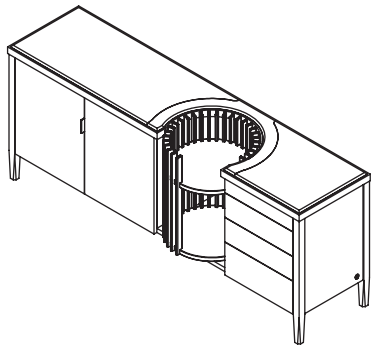

**CAROUSEL** SIDEBOARD  
by LEONHARD PFEIFER

205 cm | 80,7"

58 cm | 22,8"

81 cm | 31,9"

REFERENCES

- WAPLP401CM** OAK STANDARD MARBLE
- WAPLP401CMP** OAK PREMIUM MARBLE
- WAPLP401NM** WALNUT STANDARD MARBLE
- WAPLP401NMP** WALNUT PREMIUM MARBLE

DIMENSIONS

- WIDTH** 205 cm | 80,7"
- DEPTH** 58 cm | 22,8"
- HEIGHT** 81 cm | 31,9"

MATERIALS

- STRUCTURE** WALNUT | OAK | OAK BLACK | OAK SMOKED
- TOP** MARBLE
- DETAILS** MIRROR | LEATHER

PACKAGING

- DIMENSIONS** W 213 cm | D 66 cm | H 99 cm  
W 83,9" | D 26,0" | H 39,0"